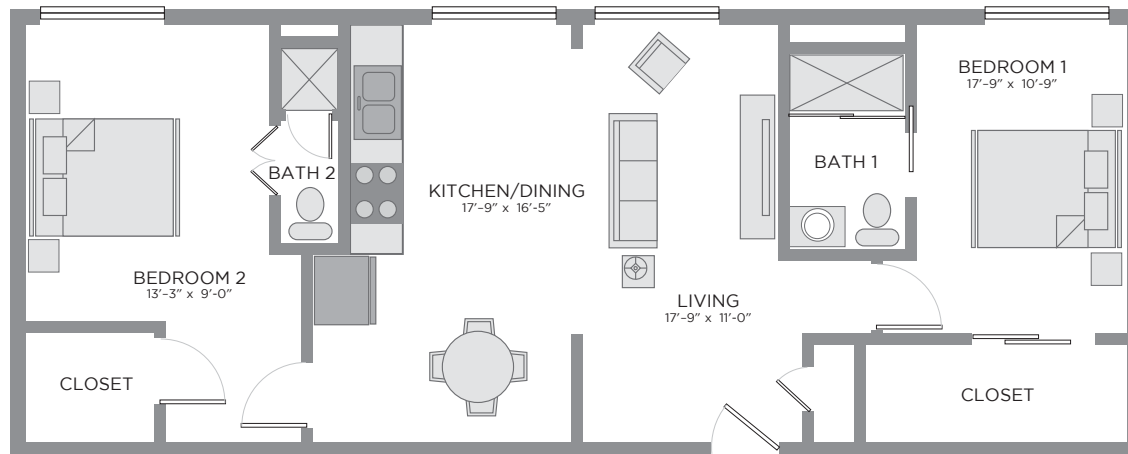

## THE EXECUTIVE AT POINTE PLAZA

*This floor plan is one of many available at Carillon.  
Call us today to see more. You'll be pleasantly surprised at all the choices.*

Carillon LifeCare Community | 1717 Norfolk Avenue | Lubbock, Texas | 806.281.6106

# CARILLON<sup>SM</sup>

SENIOR ★ LIVING

THE INTERNATIONAL AT POINTE PLAZA

*This floor plan is one of many available at Carillon.  
Call us today to see more. You'll be pleasantly surprised at all the choices.*