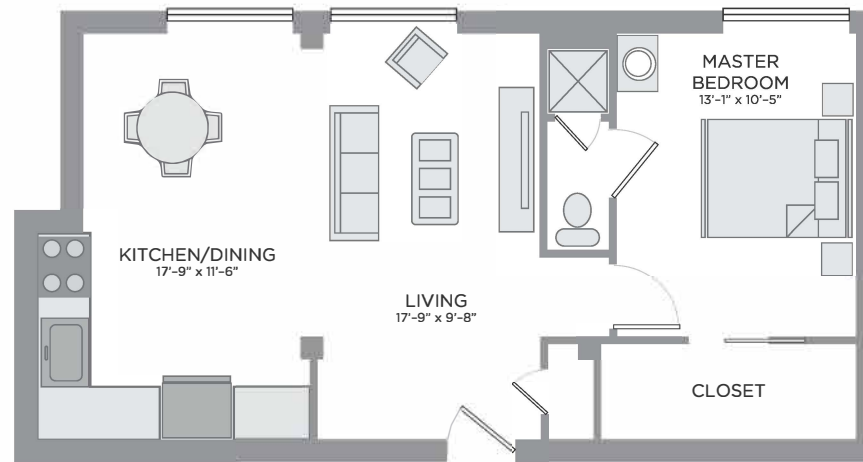

# CARILLON<sup>SM</sup>

SENIOR ★ LIVING

## THE EXECUTIVE AT POINTE PLAZA

*This floor plan is one of many available at Carillon.  
Call us today to see more. You'll be pleasantly surprised at all the choices.*

Carillon LifeCare Community | 1717 Norfolk Avenue | Lubbock, Texas | 806.281.6106

# CARILLON<sup>SM</sup>

SENIOR ★ LIVING

THE INTERNATIONAL AT POINTE PLAZA

*This floor plan is one of many available at Carillon.  
Call us today to see more. You'll be pleasantly surprised at all the choices.*