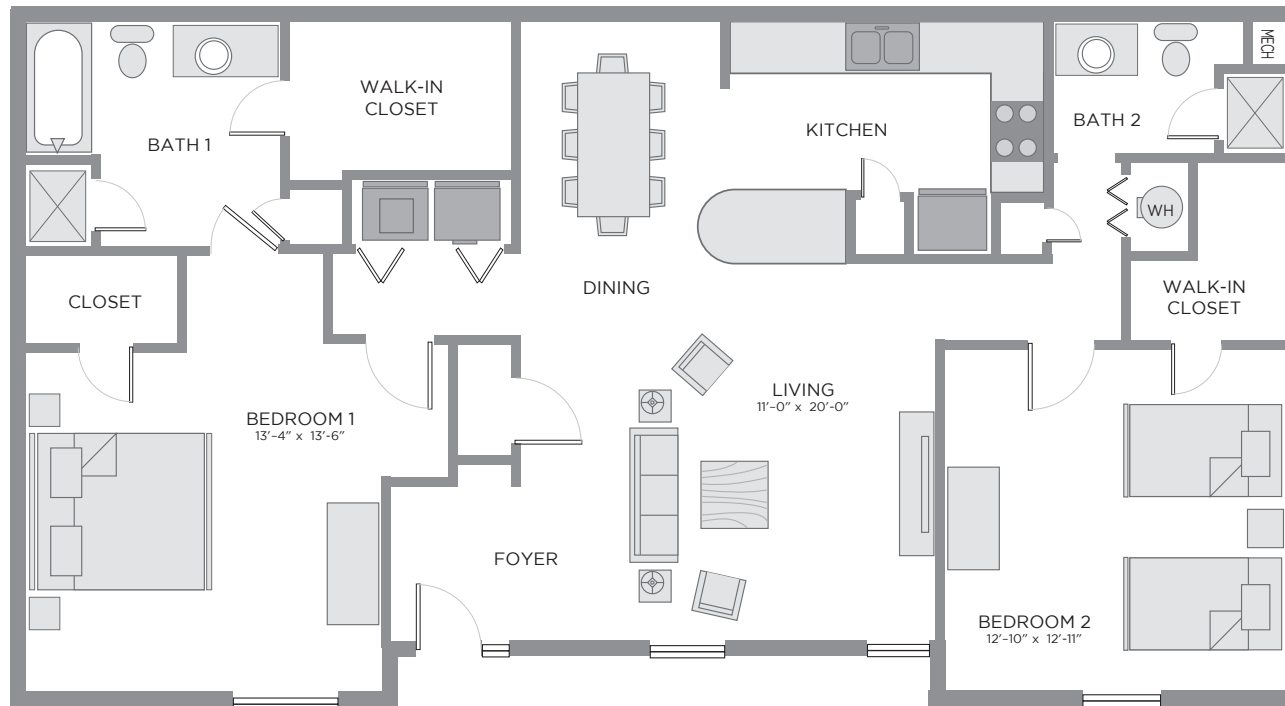

CARILLONSM

SENIOR ★ LIVING
THE CLASSIC COTTAGE

*This floor plan is one of many available at Carillon.
Call us today to see more. You'll be pleasantly surprised at all the choices.*

Carillon LifeCare Community | 1717 Norfolk Avenue | Lubbock, Texas | 806.281.6106

CARILLONSM

SENIOR ★ LIVING

THE AMBASSADOR COTTAGE

*This floor plan is one of many available at Carillon.
Call us today to see more. You'll be pleasantly surprised at all the choices.*

Carillon LifeCare Community | 1717 Norfolk Avenue | Lubbock, Texas | 806.281.6106