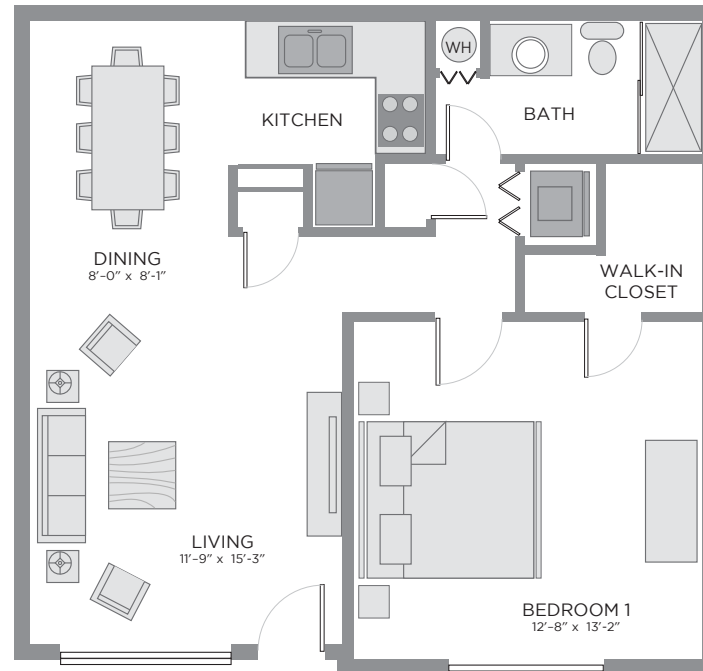

CARILLONSM

SENIOR ★ LIVING
THE CLASSIC COTTAGE

*This floor plan is one of many available at Carillon.
Call us today to see more. You'll be pleasantly surprised at all the choices.*

Carillon LifeCare Community | 1717 Norfolk Avenue | Lubbock, Texas | 806.281.6106

CARILLONSM

SENIOR ★ LIVING

THE AMBASSADOR COTTAGE

*This floor plan is one of many available at Carillon.
Call us today to see more. You'll be pleasantly surprised at all the choices.*

Carillon LifeCare Community | 1717 Norfolk Avenue | Lubbock, Texas | 806.281.6106