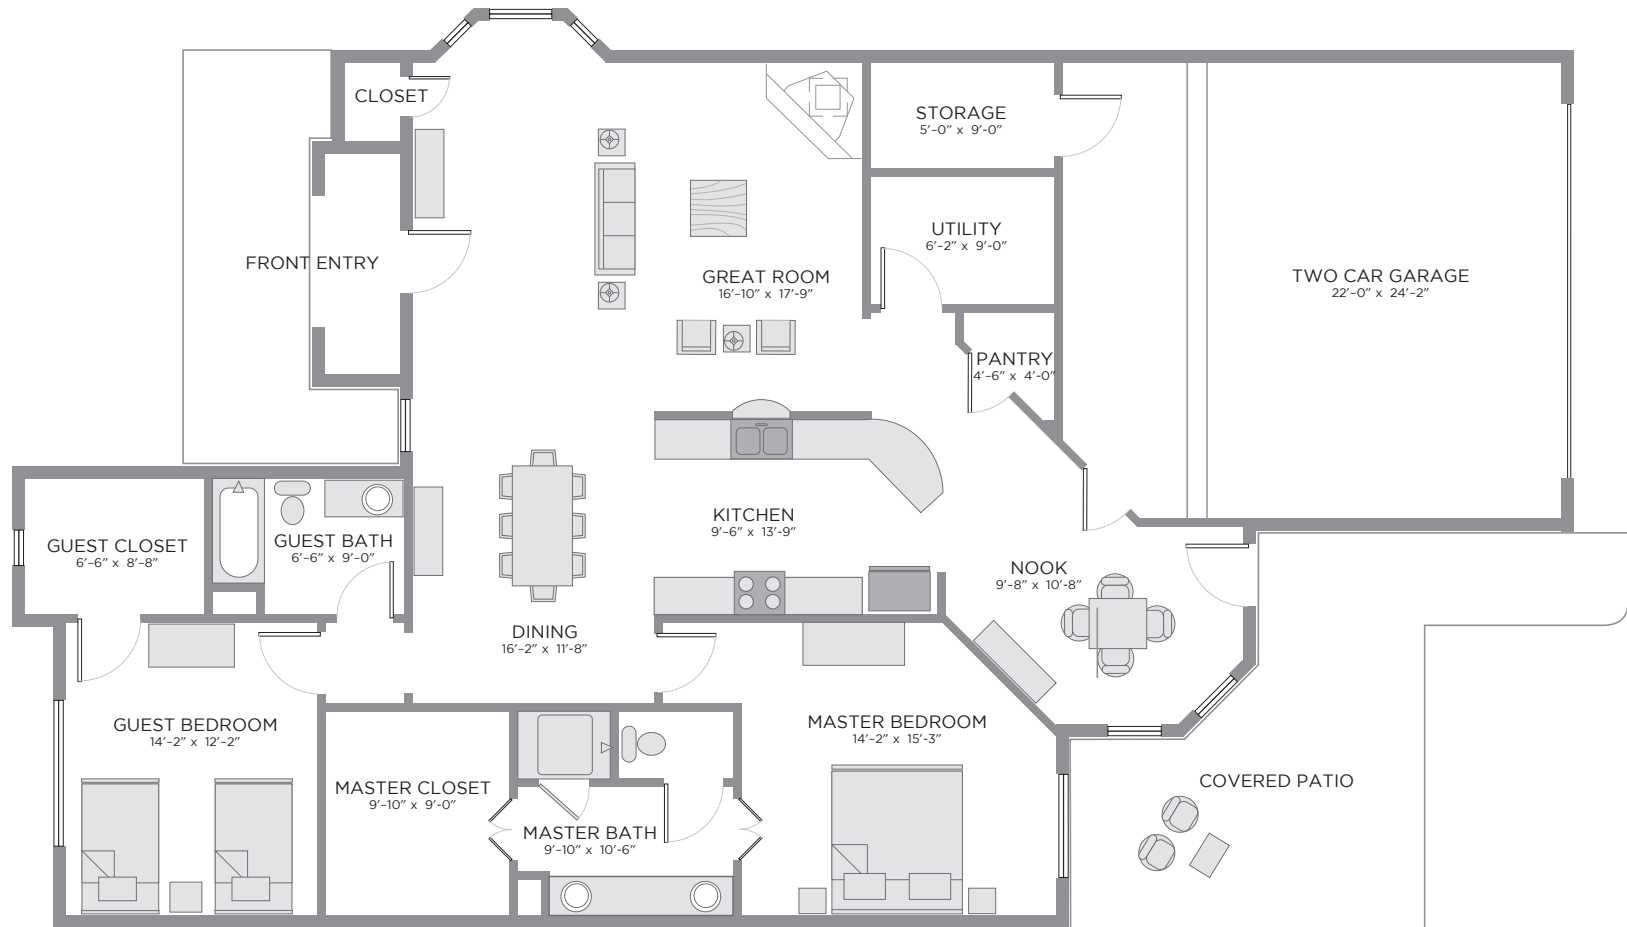

## THE ROCK ROSE AT COURTYARD VILLAS

*This floor plan is one of many available at Carillon.  
Call us today to see more. You'll be pleasantly surprised at all the choices.*

Carillon LifeCare Community | 1717 Norfolk Avenue | Lubbock, Texas | 806.281.6200

# CARILLON<sup>SM</sup>

SENIOR ★ LIVING

FOUNTAINGRASS VILLA

*This floor plan is one of many available at Carillon.  
Call us today to see more. You'll be pleasantly surprised at all the choices.*

Carillon LifeCare Community | 1717 Norfolk Avenue | Lubbock, Texas | 806.281.6200