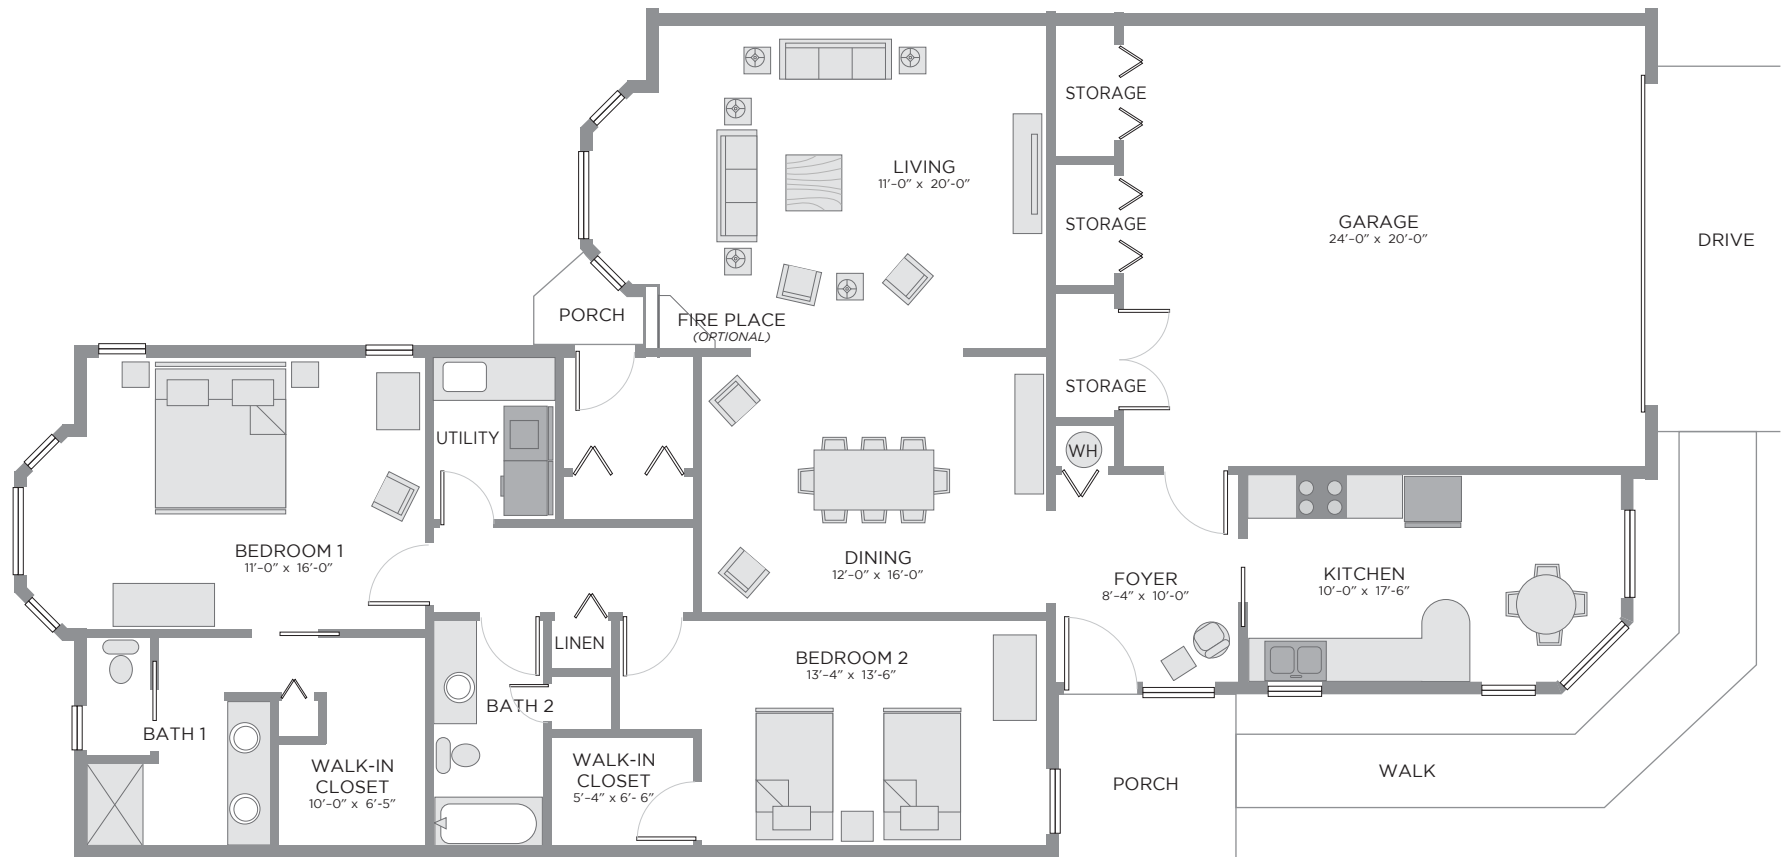

# CARILLON<sup>SM</sup>

SENIOR ★ LIVING

## THE ROCK ROSE AT COURTYARD VILLAS

*This floor plan is one of many available at Carillon.  
Call us today to see more. You'll be pleasantly surprised at all the choices.*

Carillon LifeCare Community | 1717 Norfolk Avenue | Lubbock, Texas | 806.281.6200

# CARILLON<sup>SM</sup>

SENIOR ★ LIVING

FOUNTAINGRASS VILLA

*This floor plan is one of many available at Carillon.  
Call us today to see more. You'll be pleasantly surprised at all the choices.*

Carillon LifeCare Community | 1717 Norfolk Avenue | Lubbock, Texas | 806.281.6200