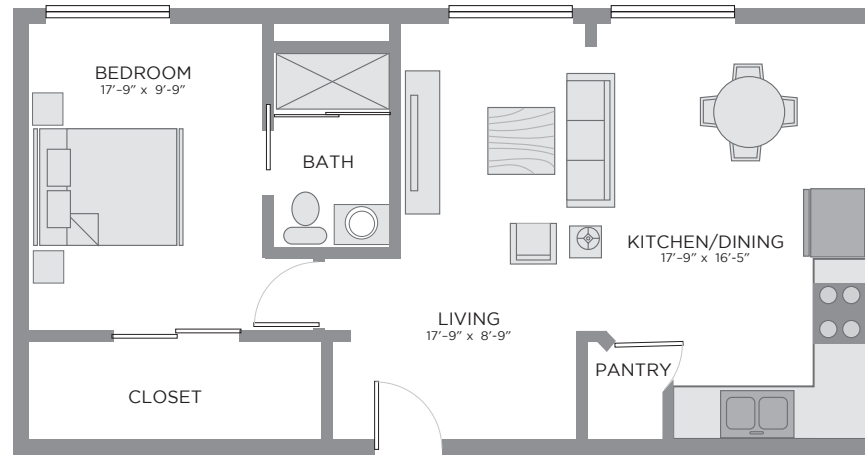

CARILLONSM

SENIOR ★ LIVING

THE INTERNATIONAL AT POINTE PLAZA

*This floor plan is one of many available at Carillon.
Call us today to see more. You'll be pleasantly surprised at all the choices.*

Carillon LifeCare Community | 1717 Norfolk Avenue | Lubbock, Texas | 806.281.6200

CARILLONSM

SENIOR ★ LIVING

THE PRESTIGE AT POINTE PLAZA

*This floor plan is one of many available at Carillon.
Call us today to see more. You'll be pleasantly surprised at all the choices.*

Carillon LifeCare Community | 1717 Norfolk Avenue | Lubbock, Texas | 806.281.6200