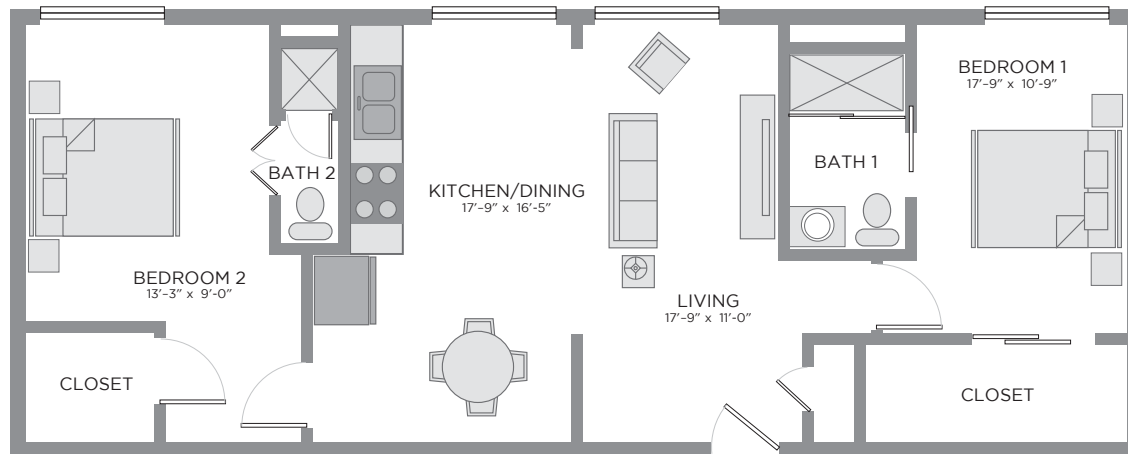

CARILLONSM

SENIOR ★ LIVING

THE INTERNATIONAL AT POINTE PLAZA

*This floor plan is one of many available at Carillon.
Call us today to see more. You'll be pleasantly surprised at all the choices.*

Carillon LifeCare Community | 1717 Norfolk Avenue | Lubbock, Texas | 806.281.6200

CARILLONSM

SENIOR ★ LIVING

THE PRESTIGE AT POINTE PLAZA

*This floor plan is one of many available at Carillon.
Call us today to see more. You'll be pleasantly surprised at all the choices.*

Carillon LifeCare Community | 1717 Norfolk Avenue | Lubbock, Texas | 806.281.6200