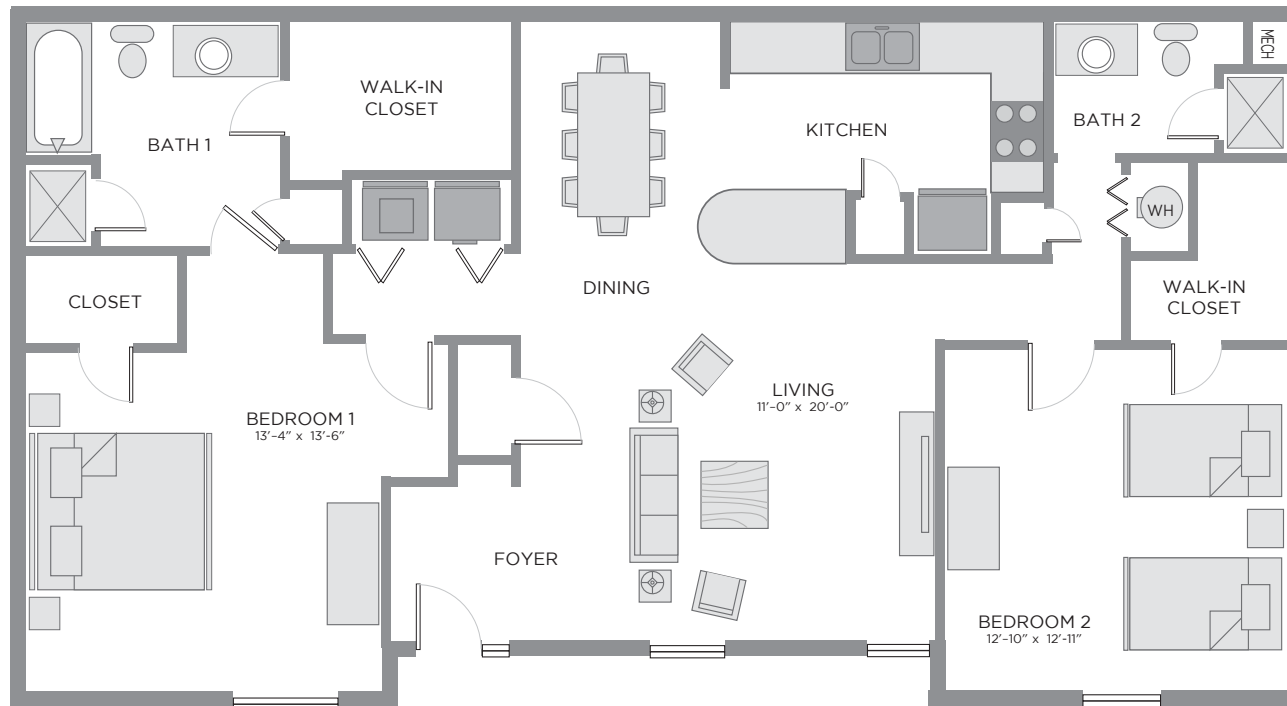

CARILLONSM

SENIOR ★ LIVING
THE CLASSIC COTTAGE

*This floor plan is one of many available at Carillon.
Call us today to see more. You'll be pleasantly surprised at all the choices.*

Carillon LifeCare Community | 1717 Norfolk Avenue | Lubbock, Texas | 806.281.6200

CARILLONSM

SENIOR ★ LIVING

THE AMBASSADOR COTTAGE

*This floor plan is one of many available at Carillon.
Call us today to see more. You'll be pleasantly surprised at all the choices.*

Carillon LifeCare Community | 1717 Norfolk Avenue | Lubbock, Texas | 806.281.6200