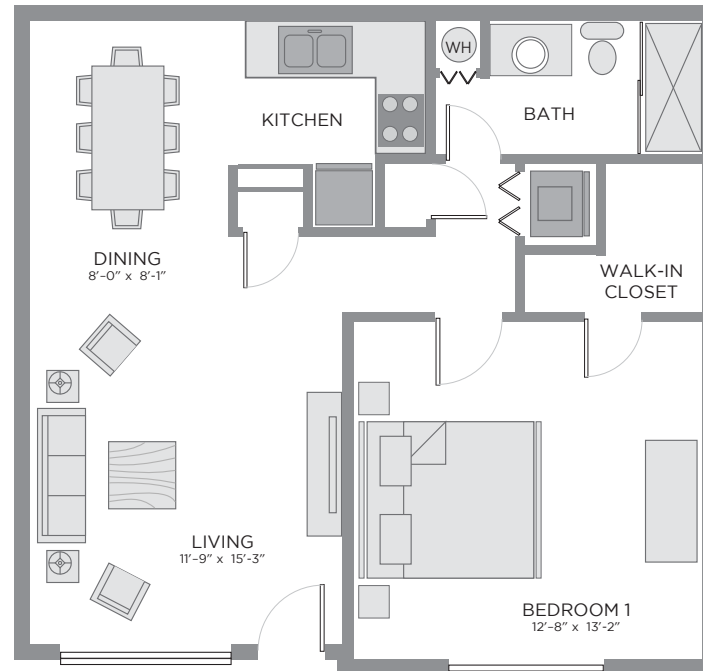

CARILLONSM

SENIOR ★ LIVING
THE CLASSIC COTTAGE

*This floor plan is one of many available at Carillon.
Call us today to see more. You'll be pleasantly surprised at all the choices.*

Carillon LifeCare Community | 1717 Norfolk Avenue | Lubbock, Texas | 806.281.6200

CARILLONSM

SENIOR ★ LIVING

THE AMBASSADOR COTTAGE

*This floor plan is one of many available at Carillon.
Call us today to see more. You'll be pleasantly surprised at all the choices.*

Carillon LifeCare Community | 1717 Norfolk Avenue | Lubbock, Texas | 806.281.6200