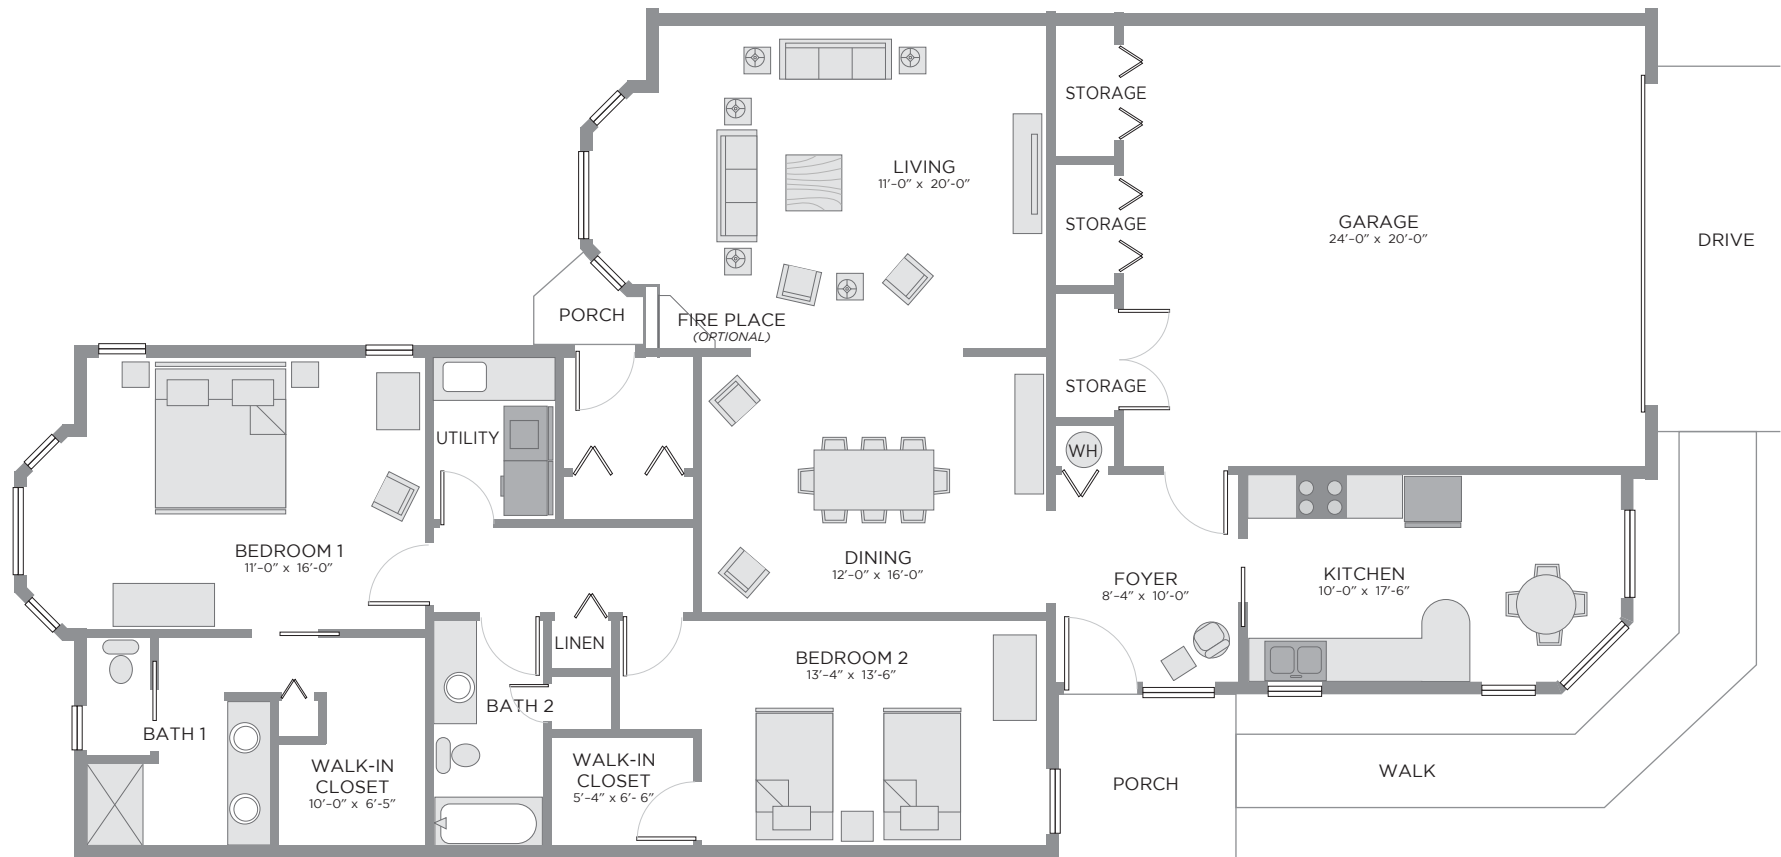

CARILLONSM

THE ROCK ROSE AT COURTYARD VILLAS

*This floor plan is one of many available at Carillon.
Call us today to see more. You'll be pleasantly surprised at all the choices.*

Carillon LifeCare Community | 1717 Norfolk Avenue | Lubbock, Texas | 806.281.6200

CARILLONSM

FOUNTAINGRASS VILLA

*This floor plan is one of many available at Carillon.
Call us today to see more. You'll be pleasantly surprised at all the choices.*

Carillon LifeCare Community | 1717 Norfolk Avenue | Lubbock, Texas | 806.281.6200