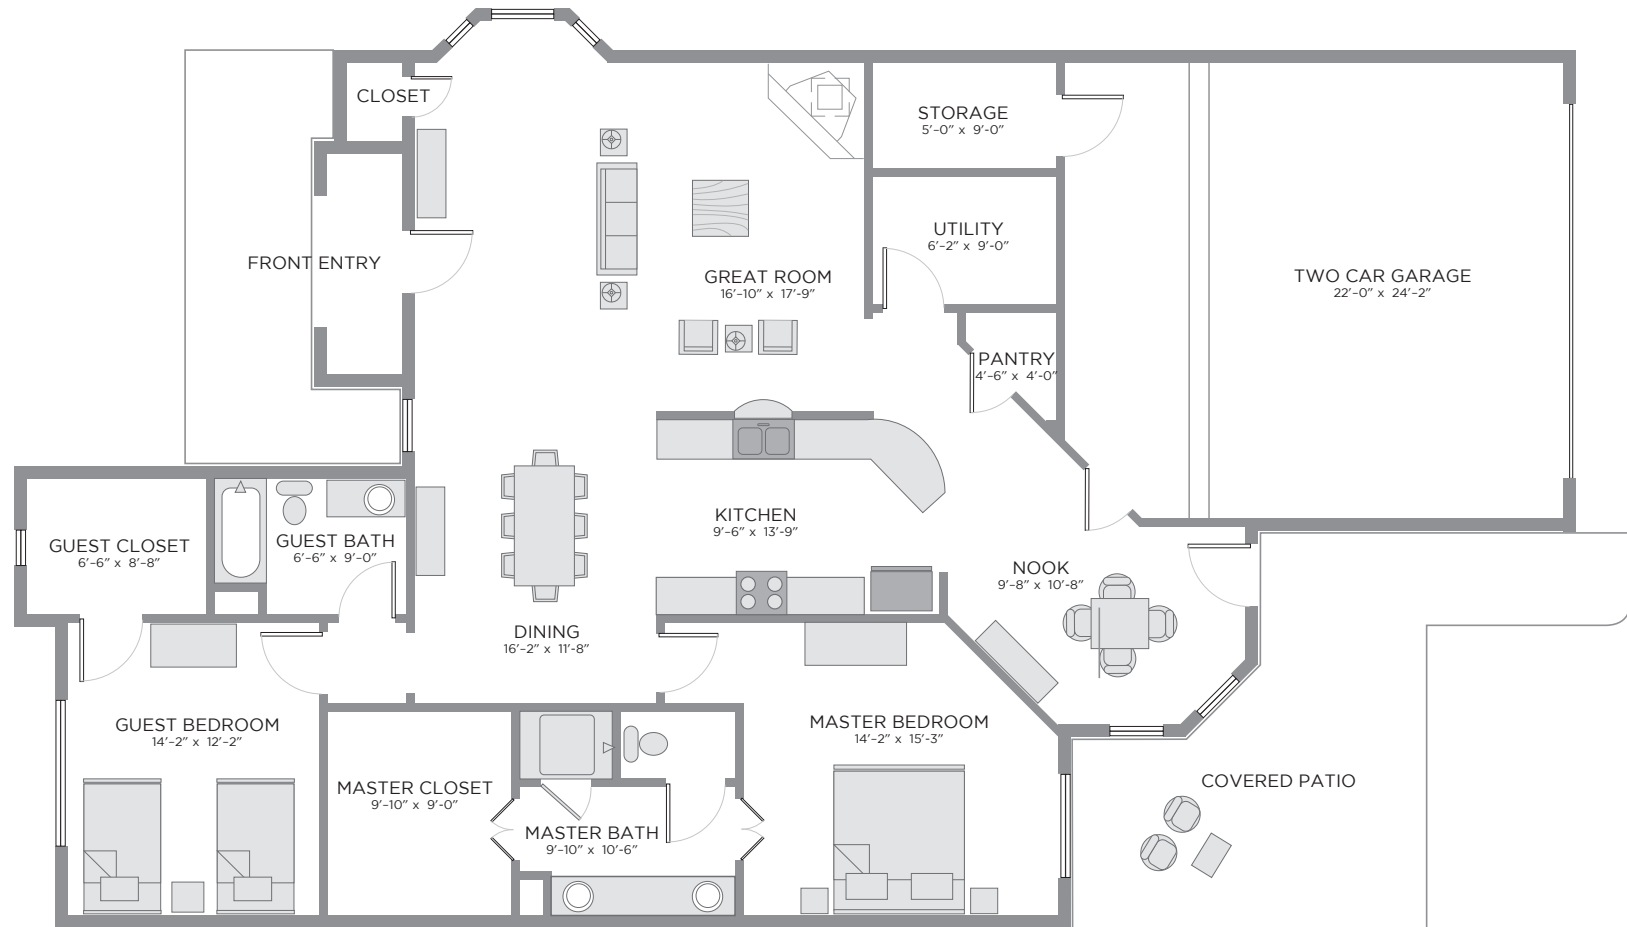

CARILLONSM

FOUNTAINGRASS VILLA

*This floor plan is one of many available at Carillon.
Call us today to see more. You'll be pleasantly surprised at all the choices.*

Carillon LifeCare Community | 1717 Norfolk Avenue | Lubbock, Texas | 806.281.6200