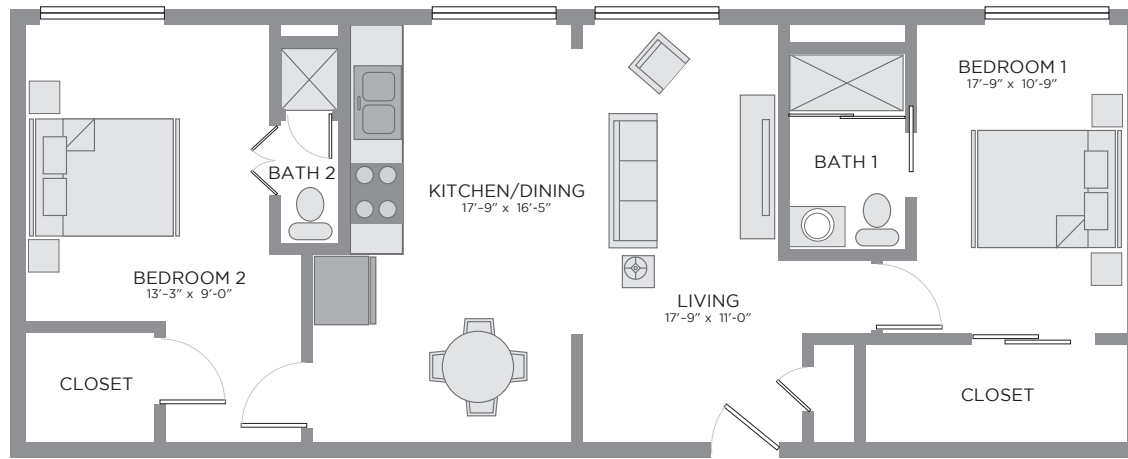

CARILLONSM

THE INTERNATIONAL AT POINTE PLAZA

*This floor plan is one of many available at Carillon.
Call us today to see more. You'll be pleasantly surprised at all the choices.*

Carillon LifeCare Community | 1717 Norfolk Avenue | Lubbock, Texas | 806.281.6200

CARILLONSM

THE PRESTIGE AT POINTE PLAZA

*This floor plan is one of many available at Carillon.
Call us today to see more. You'll be pleasantly surprised at all the choices.*

Carillon LifeCare Community | 1717 Norfolk Avenue | Lubbock, Texas | 806.281.6200