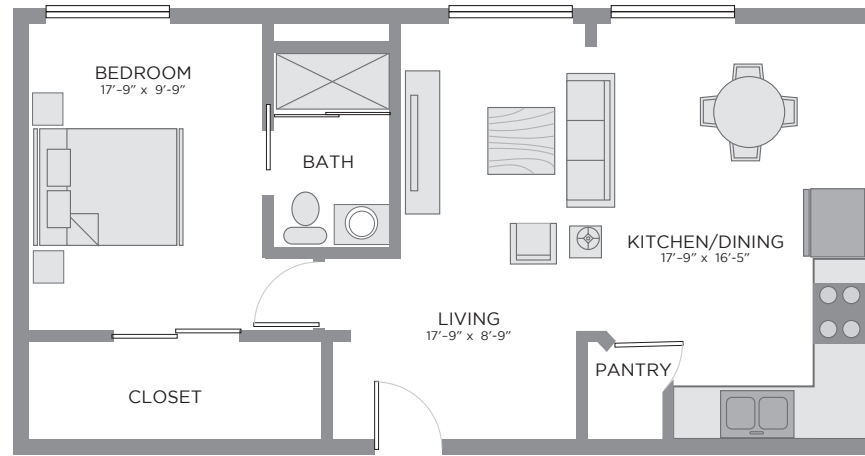

CARILLONSM

THE INTERNATIONAL AT POINTE PLAZA

*This floor plan is one of many available at Carillon.
Call us today to see more. You'll be pleasantly surprised at all the choices.*

Carillon LifeCare Community | 1717 Norfolk Avenue | Lubbock, Texas | 806.281.6200

CARILLONSM

THE PRESTIGE AT POINTE PLAZA

*This floor plan is one of many available at Carillon.
Call us today to see more. You'll be pleasantly surprised at all the choices.*

Carillon LifeCare Community | 1717 Norfolk Avenue | Lubbock, Texas | 806.281.6200