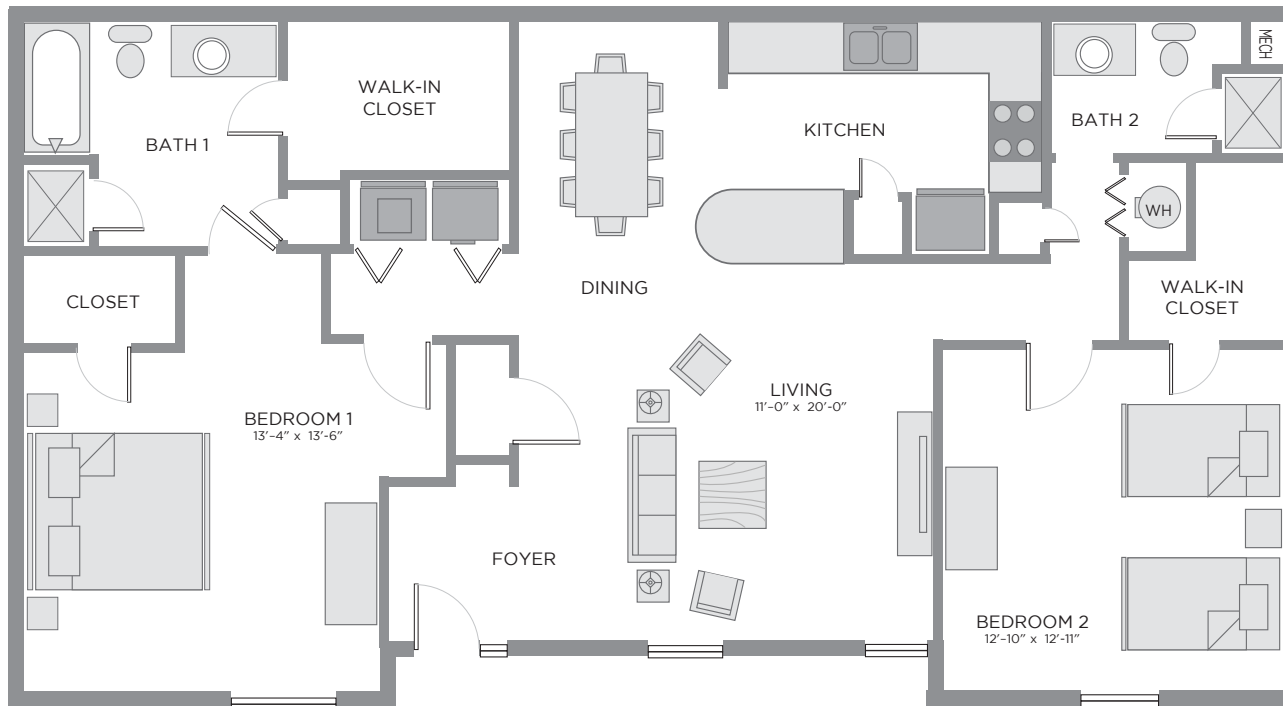

CARILLON^{SM}

THE AMBASSADOR COTTAGE

*This floor plan is one of many available at Carillon.
Call us today to see more. You'll be pleasantly surprised at all the choices.*

Carillon LifeCare Community | 1717 Norfolk Avenue | Lubbock, Texas | 806.281.6200