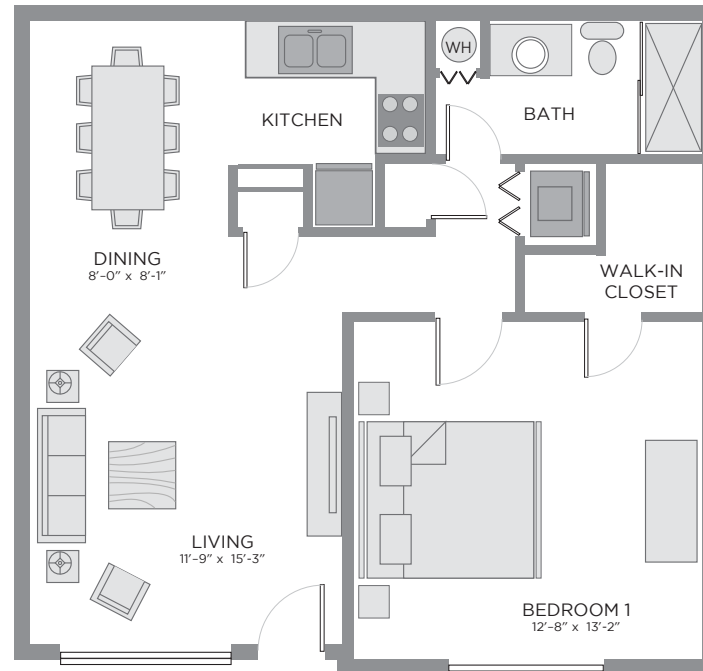

# CARILLON<sup>SM</sup>

## THE CLASSIC COTTAGE

*This floor plan is one of many available at Carillon.  
Call us today to see more. You'll be pleasantly surprised at all the choices.*

Carillon LifeCare Community | 1717 Norfolk Avenue | Lubbock, Texas | 806.281.6200